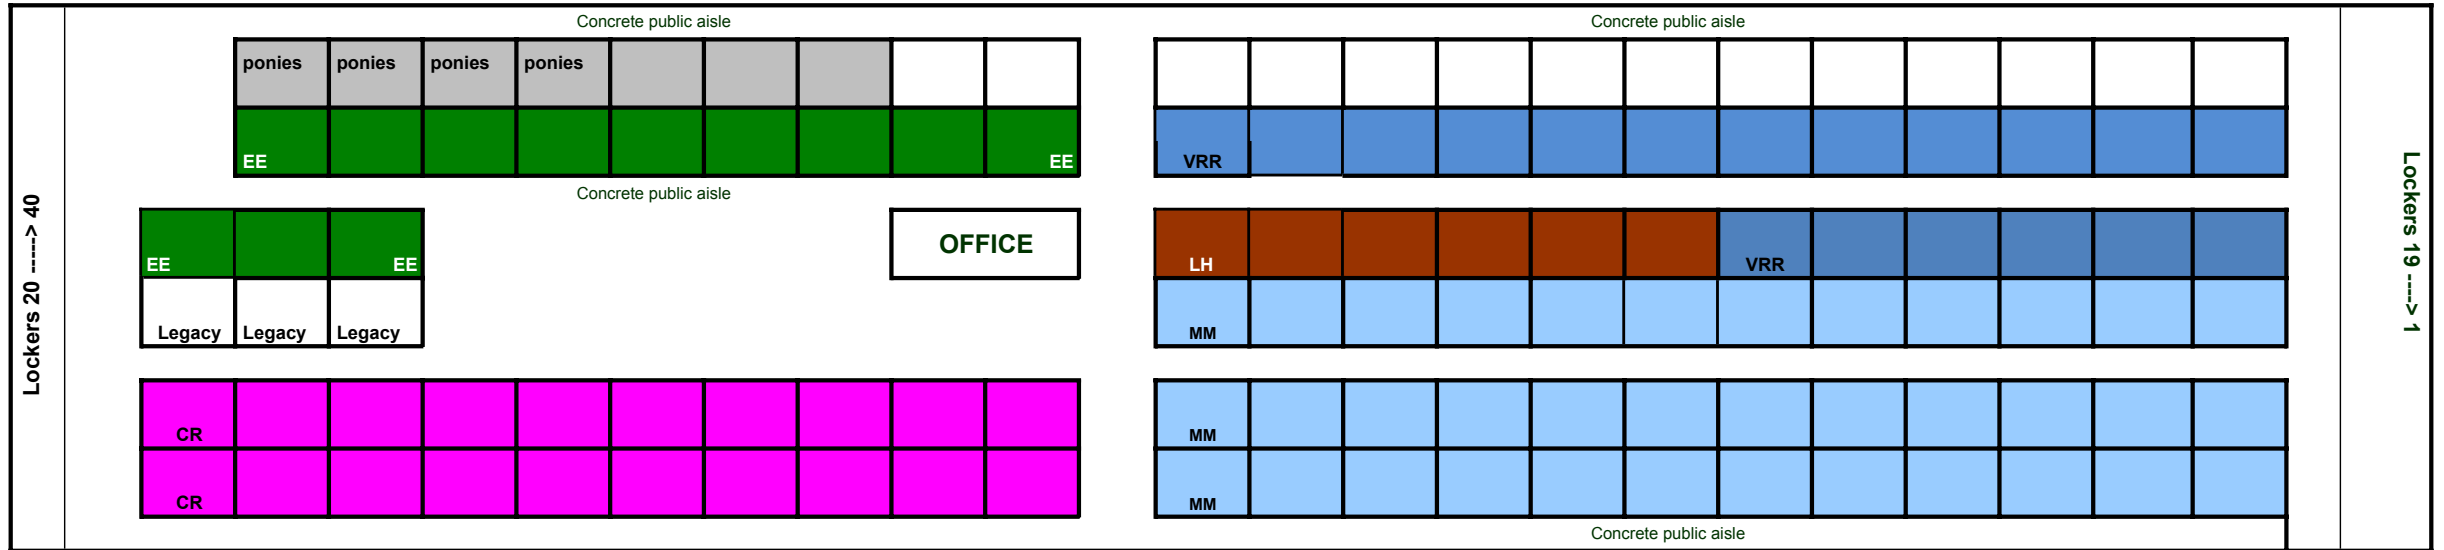

SMALL ARENA (ARENA B)

FAIR side

COVERED ARENA